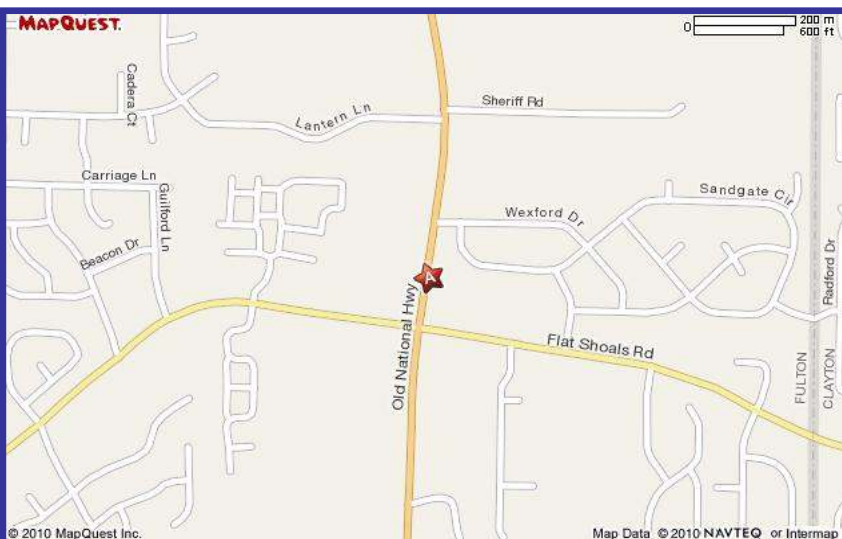

# MAIN STREET SOUTH FULTON

6065 OLD NATIONAL HIGHWAY, ATLANTA, GA 30341

## LOCATION

Conveniently located one mile from I-85 at Flat Shoals Road and Old National Highway or from I-285 at Old National Highway and Flat Shoals Road.

The shopping center is 127,000 sq. ft. and is anchored by a Kroger superstore, Rainbow Kids, Simply Fashions and Dollar Tree, along with 10 other national tenants.