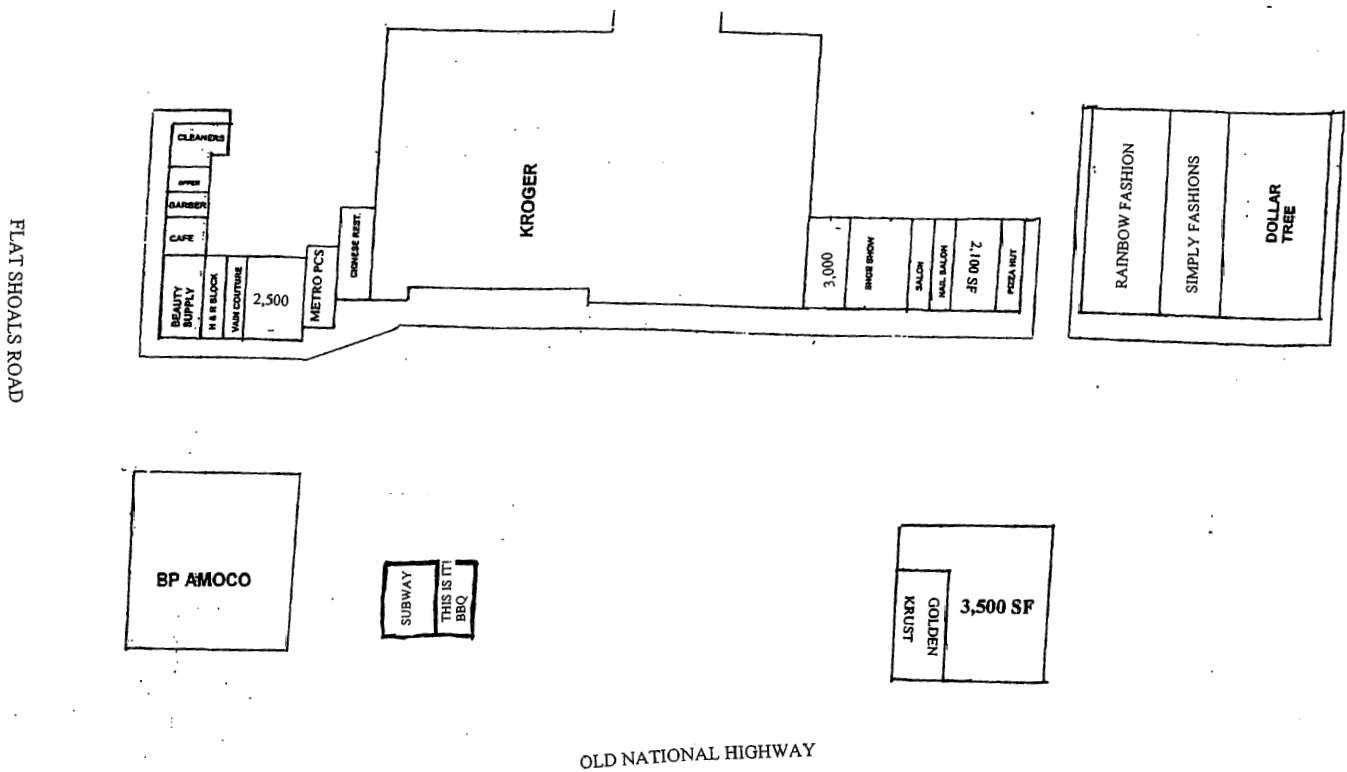

MAIN STREET SOUTH FULTON

6065 OLD NATIONAL HIGHWAY, ATLANTA, GA 30341

SITE PLAN

M & P SHOPPING CENTERS
5025 M WINTERS CHAPEL ROAD; ATLANTA, GA 30360
PH: 770-698-0403 FAX: 770-698-0406
WWW.MPSHOPPINGCENTERS.NET